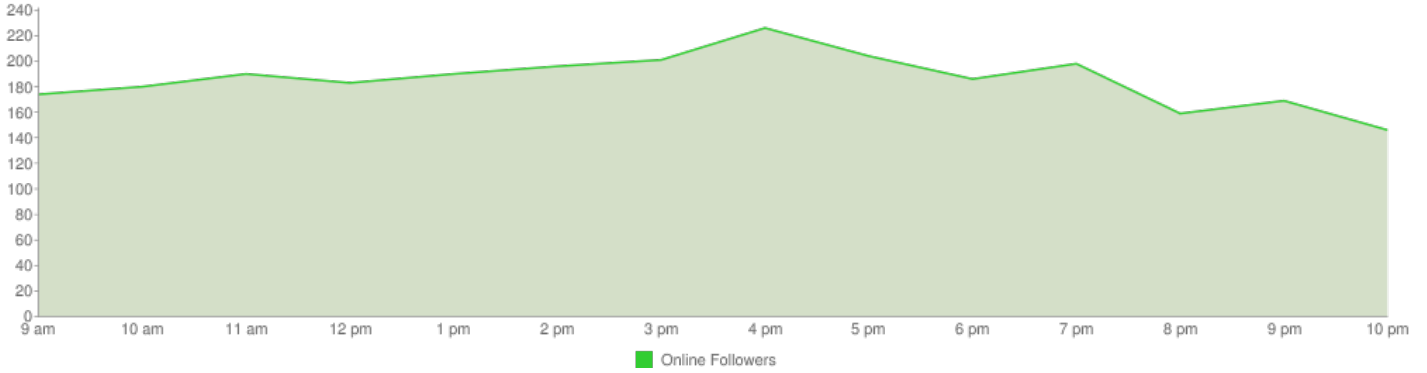

# Friday

Most exposure when tweeted between

12 pm and 1 pm

3 pm and 4 pm

5 pm and 6 pm

Most followers are online between

9 am and 10 pm

Most Followers Online - Friday

## Hourly Graph

Hourly Graph - Friday

# Saturday

Most exposure when tweeted between  
3 pm and 6 pm

Most followers are online between  
9 am and 10 pm

Most Followers Online - Saturday

## Hourly Graph

Hourly Graph - Saturday