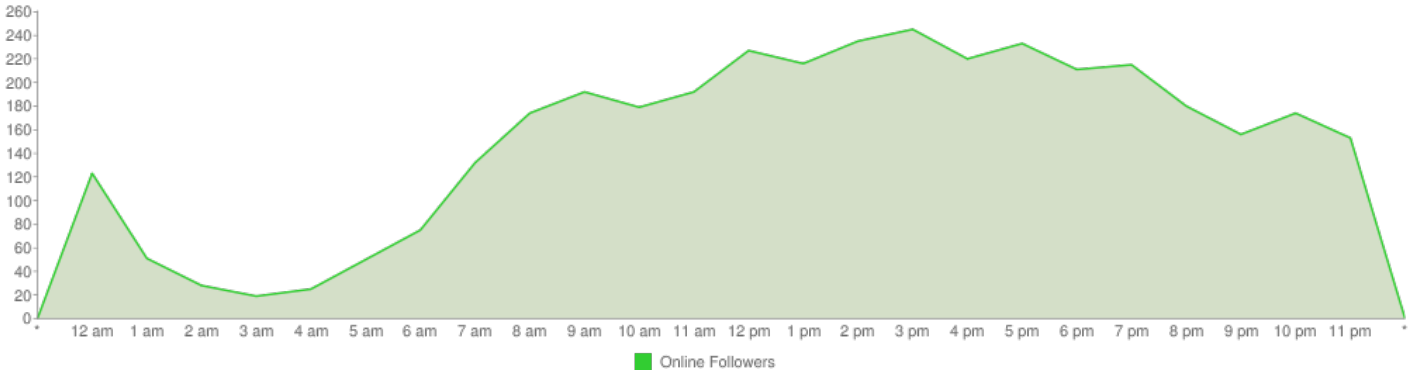

## Hourly Graph

Hourly Graph - Tuesday

# Wednesday

Most exposure when tweeted between  
2 pm and 4 pm  
5 pm and 6 pm

Most followers are online between  
9 am and 10 pm

Most Followers Online - Wednesday

## Hourly Graph

Hourly Graph - Wednesday

# Thursday

Most exposure when tweeted between  
12 pm and 2 pm  
5 pm and 6 pm

Most followers are online between  
9 am and 10 pm

Most Followers Online - Thursday