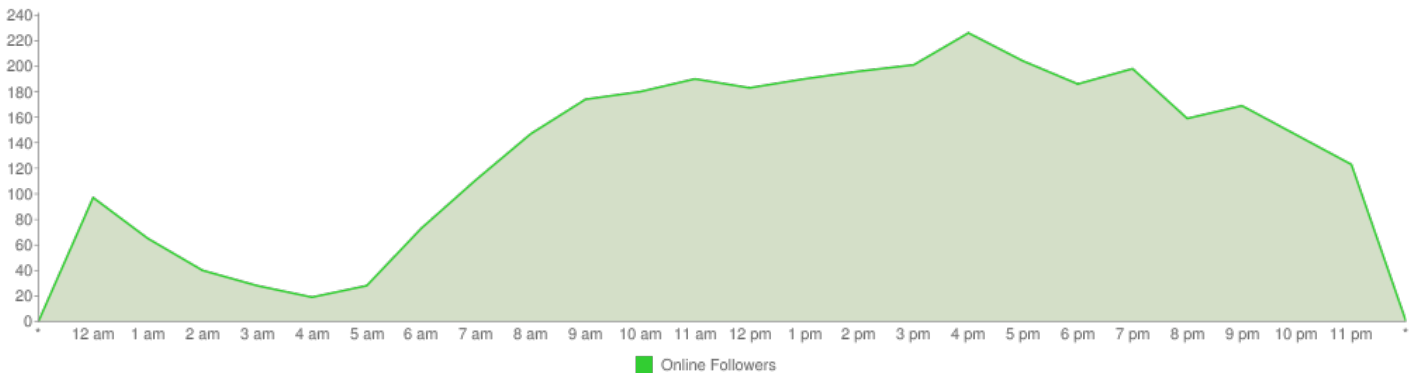

## Hourly Graph

Hourly Graph - Friday

# Saturday

Most exposure when tweeted between  
3 pm and 6 pm

Most followers are online between  
9 am and 10 pm

Most Followers Online - Saturday

## Hourly Graph

Hourly Graph - Saturday

# Sunday

Most exposure when tweeted between  
2 pm and 4 pm  
5 pm and 6 pm

Most followers are online between  
10 am and 10 pm

Most Followers Online - Sunday