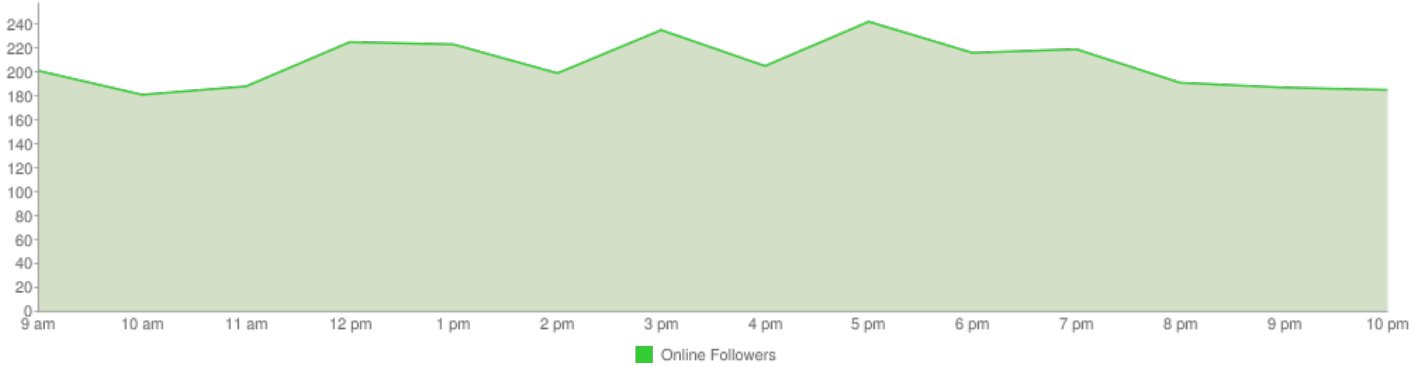

## Hourly Graph

Hourly Graph - Thursday

# Friday

Most exposure when tweeted between

12 pm and 1 pm

3 pm and 4 pm

5 pm and 6 pm

Most followers are online between

9 am and 10 pm

Most Followers Online - Friday

## Hourly Graph

Hourly Graph - Friday

# Saturday

Most exposure when tweeted between  
3 pm and 6 pm

Most followers are online between  
9 am and 10 pm

Most Followers Online - Saturday