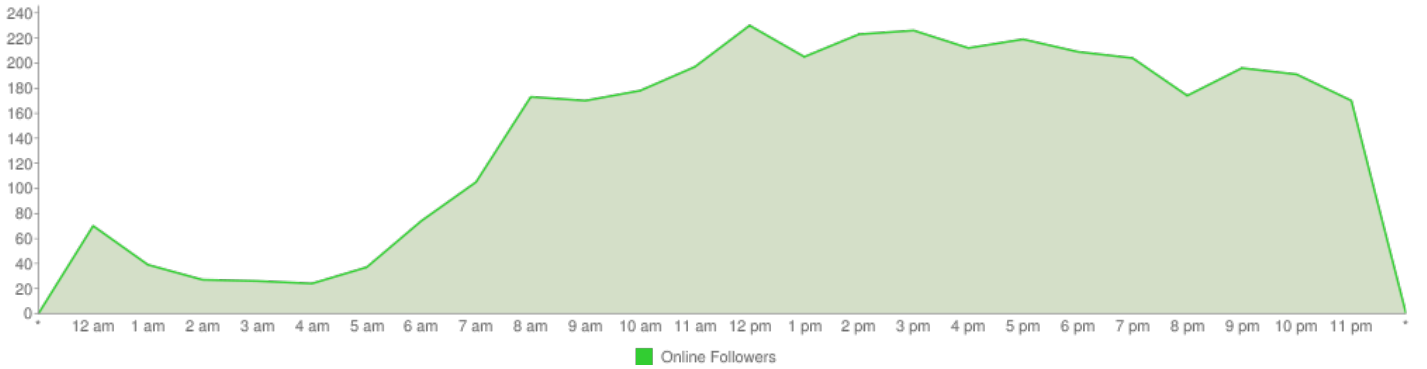

### Hourly Graph

Hourly Graph - Monday

# Tuesday

Most exposure when tweeted between  
12 pm and 1 pm  
2 pm and 4 pm

Most followers are online between  
9 am and 11 pm

Most Followers Online - Tuesday

## Hourly Graph

Hourly Graph - Tuesday

# Wednesday

Most exposure when tweeted between  
2 pm and 4 pm  
5 pm and 6 pm

Most followers are online between  
9 am and 10 pm

Most Followers Online - Wednesday