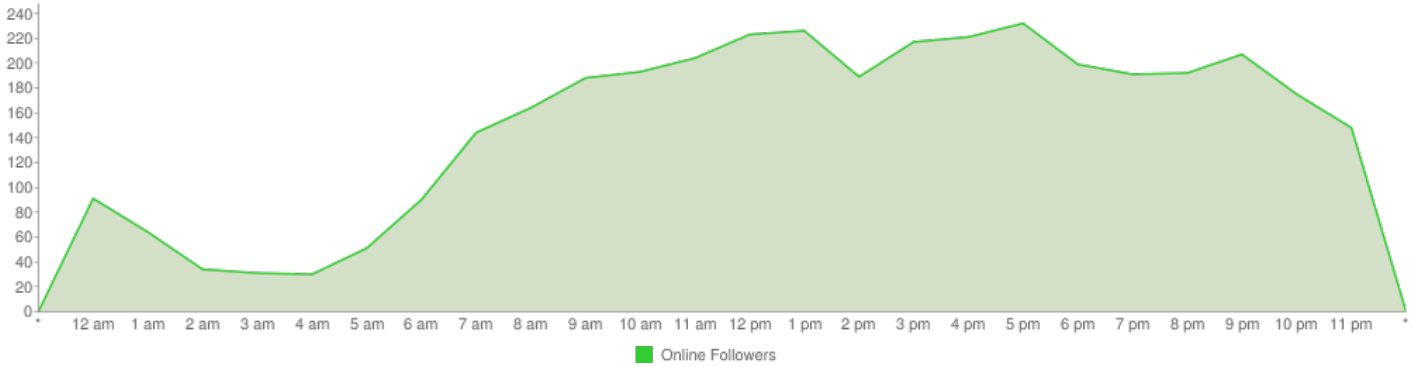

## Hourly Graph

Hourly Graph - Wednesday

# Thursday

Most exposure when tweeted between  
12 pm and 2 pm  
5 pm and 6 pm

Most followers are online between  
9 am and 10 pm

Most Followers Online - Thursday

## Hourly Graph

Hourly Graph - Thursday

# Friday

Most exposure when tweeted between

12 pm and 1 pm

3 pm and 4 pm

5 pm and 6 pm

Most followers are online between

9 am and 10 pm

Most Followers Online - Friday