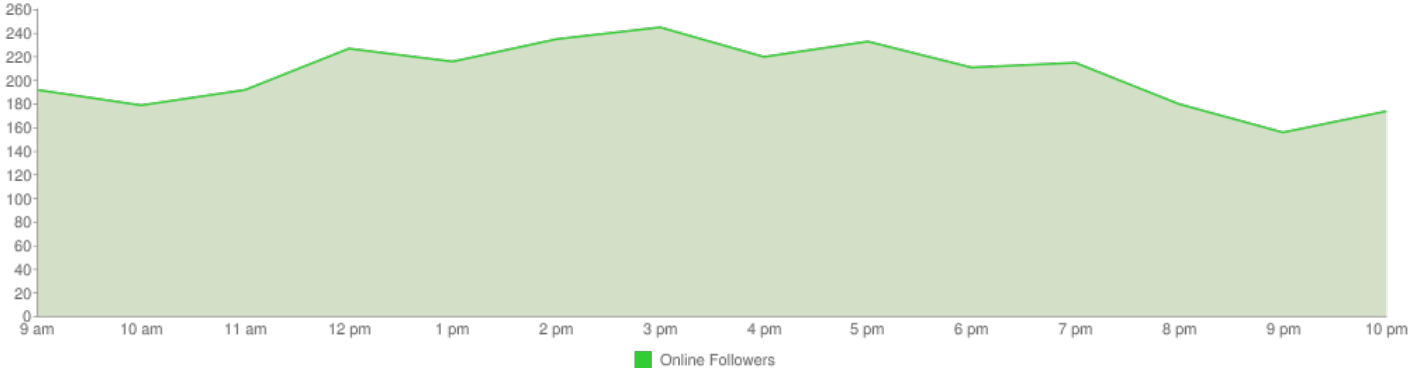

# Tuesday

Most exposure when tweeted between  
12 pm and 1 pm  
2 pm and 4 pm

Most followers are online between  
9 am and 11 pm

Most Followers Online - Tuesday

## Hourly Graph

Hourly Graph - Tuesday

# Wednesday

Most exposure when tweeted between  
2 pm and 4 pm  
5 pm and 6 pm

Most followers are online between  
9 am and 10 pm

Most Followers Online - Wednesday

## Hourly Graph

Hourly Graph - Wednesday