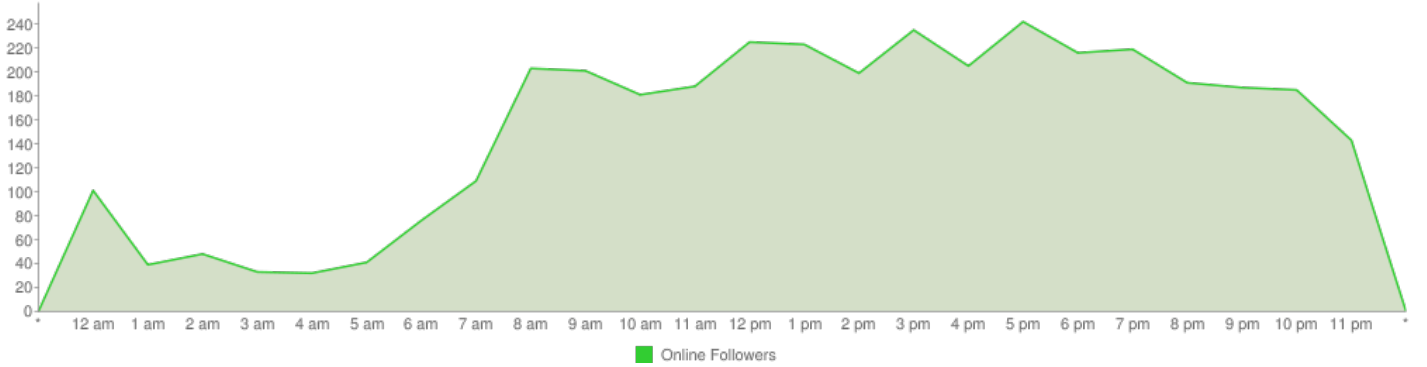

## Hourly Graph

Hourly Graph - Thursday

# Friday

Most exposure when tweeted between

12 pm and 1 pm

3 pm and 4 pm

5 pm and 6 pm

Most followers are online between

9 am and 10 pm

Most Followers Online - Friday

## Hourly Graph

Hourly Graph - Friday

# Saturday

Most exposure when tweeted between  
3 pm and 6 pm

Most followers are online between  
9 am and 10 pm

Most Followers Online - Saturday