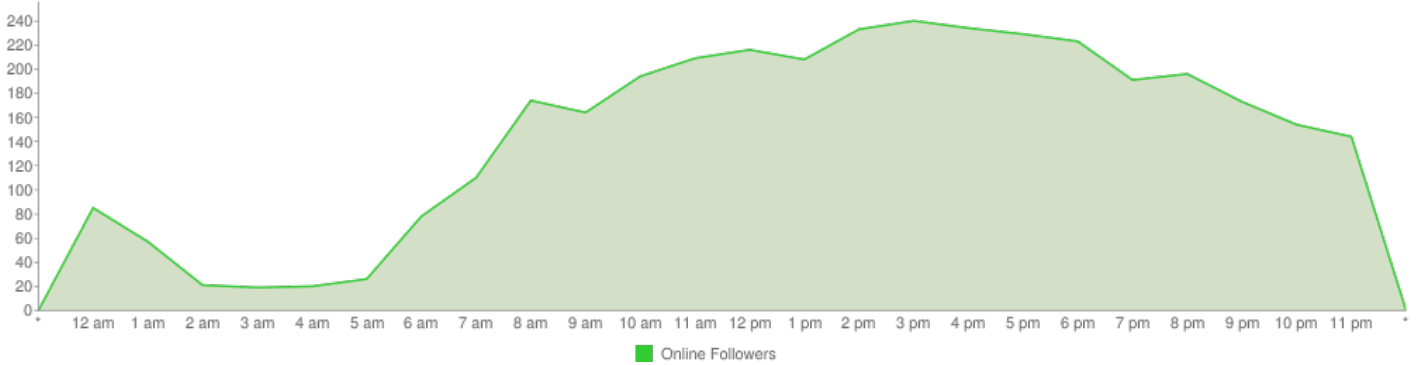

## Tweriod analysis for @pierotaglia

This analysis has been done as per the timezone you have on your Twitter.com profile.

### Monday

Most exposure when tweeted between  
2 pm and 5 pm

Most followers are online between  
9 am and 10 pm

Most Followers Online - Monday

### Hourly Graph

Hourly Graph - Monday

# Tuesday

Most exposure when tweeted between  
12 pm and 1 pm  
2 pm and 4 pm

Most followers are online between  
9 am and 11 pm

Most Followers Online - Tuesday