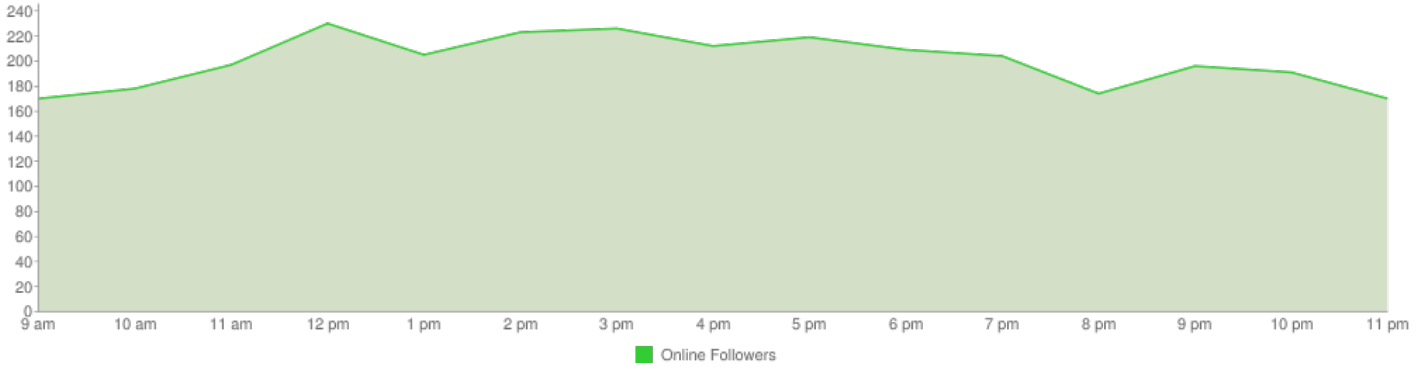

### Monday

Most exposure when tweeted between  
2 pm and 5 pm

Most followers are online between  
9 am and 10 pm

Most Followers Online - Monday

### Hourly Graph

Hourly Graph - Monday

# Tuesday

Most exposure when tweeted between  
12 pm and 1 pm  
2 pm and 4 pm

Most followers are online between  
9 am and 11 pm

Most Followers Online - Tuesday

## Hourly Graph

Hourly Graph - Tuesday