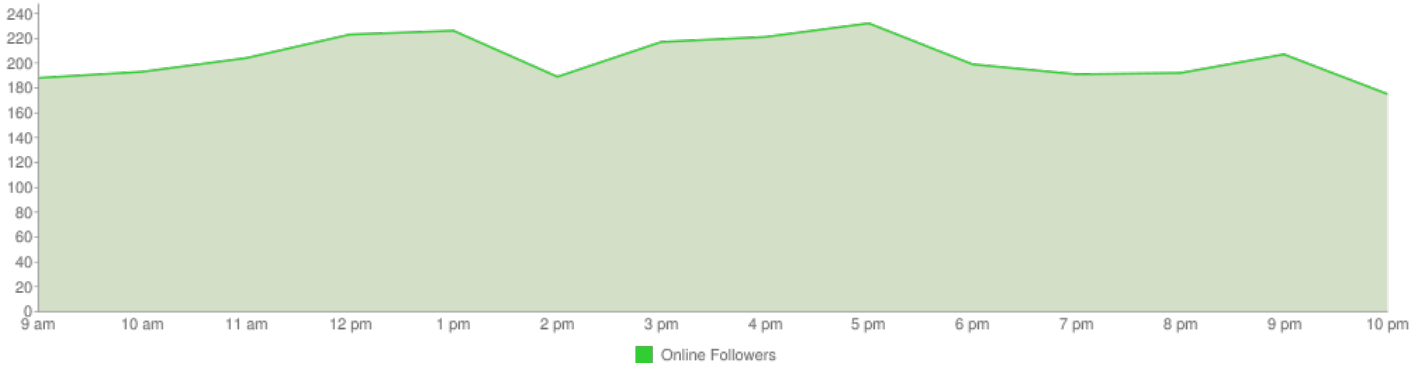

# Wednesday

Most exposure when tweeted between  
2 pm and 4 pm  
5 pm and 6 pm

Most followers are online between  
9 am and 10 pm

Most Followers Online - Wednesday

## Hourly Graph

Hourly Graph - Wednesday

# Thursday

Most exposure when tweeted between  
12 pm and 2 pm  
5 pm and 6 pm

Most followers are online between  
9 am and 10 pm

Most Followers Online - Thursday

## Hourly Graph

Hourly Graph - Thursday