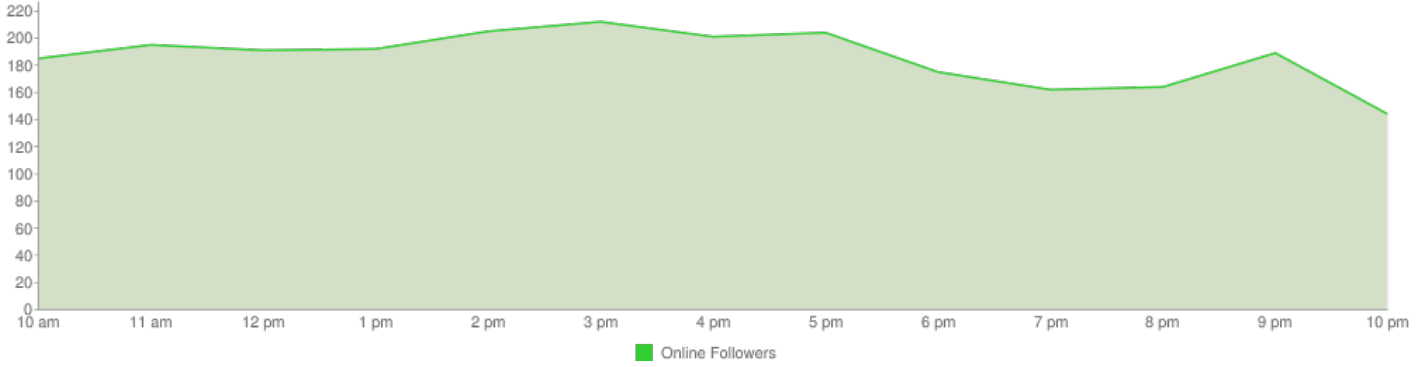

# Saturday

Most exposure when tweeted between  
3 pm and 6 pm

Most followers are online between  
9 am and 10 pm

Most Followers Online - Saturday

## Hourly Graph

Hourly Graph - Saturday

# Sunday

Most exposure when tweeted between  
2 pm and 4 pm  
5 pm and 6 pm

Most followers are online between  
10 am and 10 pm

Most Followers Online - Sunday

## Hourly Graph

Hourly Graph - Sunday