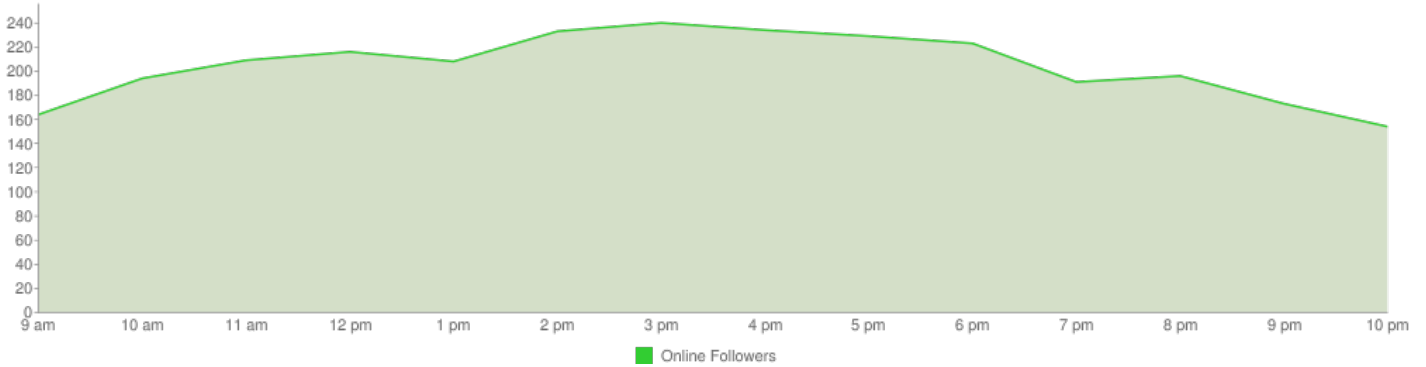

## Tweriod analysis for @pierotaglia

This analysis has been done as per the timezone you have on your Twitter.com profile.

### Monday

Most exposure when tweeted between  
2 pm and 5 pm

Most followers are online between  
9 am and 10 pm

Most Followers Online - Monday

### Hourly Graph

Hourly Graph - Monday

## Hourly Graph

Hourly Graph - Sunday